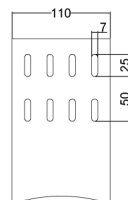

Technical Data Sheet

Heavy Duty Cable Trays / Unperforated

Galvanized According To EN 10346

- ◆ **Producer** METALLODOMI SA
- ◆ **Description** Heavy Duty Cable Trays / Unperforated / Side Height H110
- ◆ **Material** Galvanized Steel According To EN 10346
- ◆ **Length** 3000mm
- ◆ **Use** Dry Indoor Facilities

CODE	WIDTH (W) mm	HEIGHT(H) mm	THICKNESS mm
080.100110150	100	110	1.50
080.150110150	150	110	1.50
080.200110150	200	110	1.50
080.300110150	300	110	1.50
080.400110150	400	110	1.50
080.500110150	500	110	1.50
080.600110150	600	110	1.50