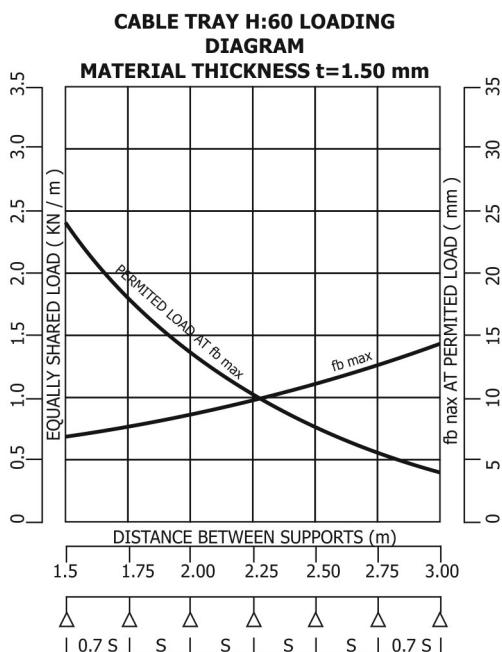

Technical Data Sheet

Heavy Duty Cable Trays / Unperforated

Galvanized According To EN 10346

- ◆ **Producer** METALLODOMI SA
- ◆ **Description** Heavy Duty Cable Trays / Unperforated / Side Height H110
- ◆ **Material** Galvanized Steel According To EN 10346
- ◆ **Length** 3000mm
- ◆ **Use** Dry Indoor Facilities

CODE	WIDTH (W) mm	HEIGHT(H) mm	THICKNESS mm
080.100110150	100	110	1.50
080.150110150	150	110	1.50
080.200110150	200	110	1.50
080.300110150	300	110	1.50
080.400110150	400	110	1.50
080.500110150	500	110	1.50
080.600110150	600	110	1.50