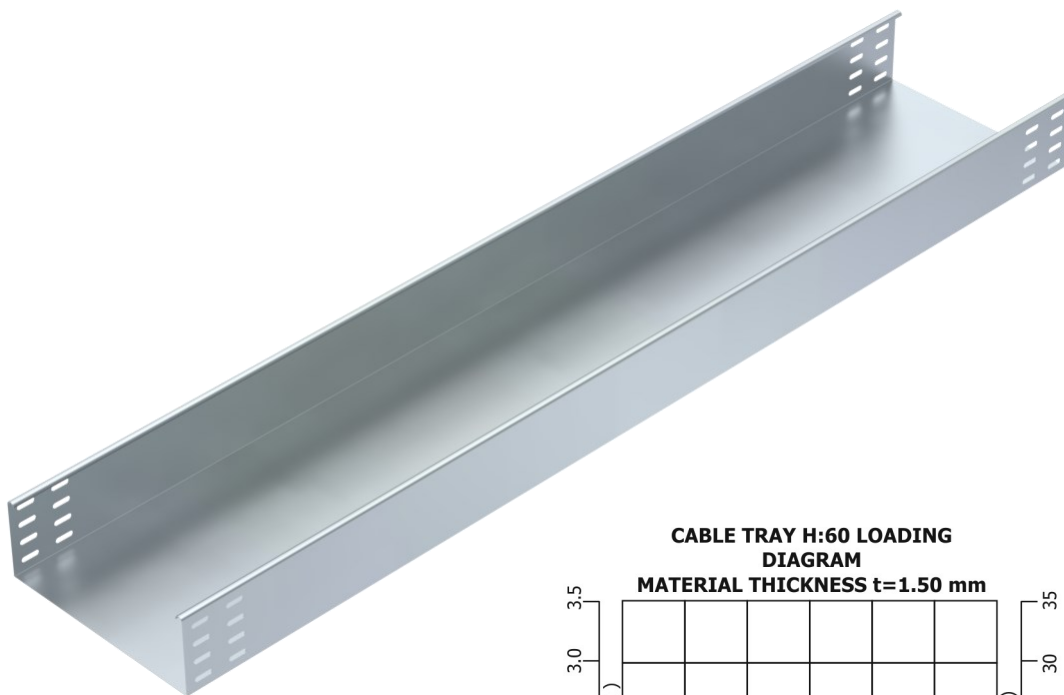

Technical Data Sheet

Heavy Duty Cable Trays / Unperforated

Galvanized According To EN 10346

- ◆ **Producer** METALLODOMI SA
- ◆ **Description** Heavy Duty Cable Trays / Unperforated / Side Height H110
- ◆ **Material** Galvanized Steel According To EN 10346
- ◆ **Length** 3000mm
- ◆ **Use** Dry Indoor Facilities

CODE	WIDTH (W) mm	HEIGHT(H) mm	THICKNESS mm
080.100110150	100	110	1.50
080.150110150	150	110	1.50
080.200110150	200	110	1.50
080.300110150	300	110	1.50
080.400110150	400	110	1.50
080.500110150	500	110	1.50
080.600110150	600	110	1.50